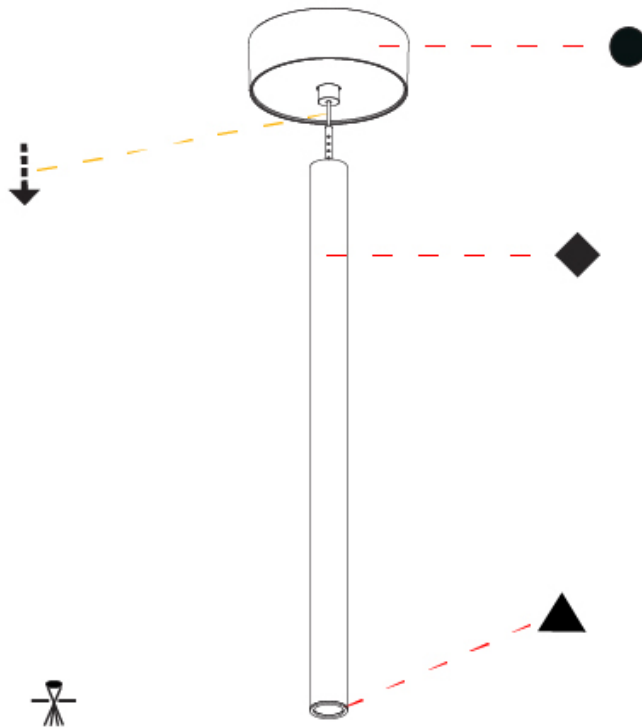

HANGOVER PLUG MONOPOINT RECESSED CANOPY SUSPENSION

A30841-

base number Color Temperature Finishes (Diamond) Finishes (Triangle) Finishes (Circle) Lens Options Cable Options Lens Options

- To build a product code in our configurator select the specify button on the base model # product page
- To build a manual product code on this datasheet choose from the options listed below in blue font and add the suffix to the base model #

Shape: Cylinder
 Diameter (mm): 28
 Diameter (in): 1 1/8
 Height (mm): 450
 Height (in): 17 11/16
 Max. Overall Height (mm): 2450
 Max. Overall Height (in): 96 7/16
 Light Distribution: Downlight
 Weight (kg): 0.64
 Weight (lbs): 1.41
 Diffuser: Shine Ring - Opal / Yellow / Orange / Red / Blue / Green
 Fixture Finish: SSR / BKV / CWI / CRY / HAB / UFT / ITA / RUA / FTG / MYG / LOD / PUS / FRO / FUP / KIA / POP / BLS / SPG / MEY / GOH / GUM / CHC / COM / ABZ / JAG / OBR / MOS / ROR
 Fixture Material: Aluminum
 Cable Details: 2000mm or 4000mm Black Cable

OPTICAL

Optic°: 24 / 32 / 58

RATINGS AND CERTIFICATIONS

Certified By: Certified for North American Standards
 IP rating: IP20

HANGOVER PLUG SHINE MONOPOINT SURFACE CANOPY SUSPENSION

A30849-

PROJECT
TYPE
SPECIFIER
QUANTITY
DATE