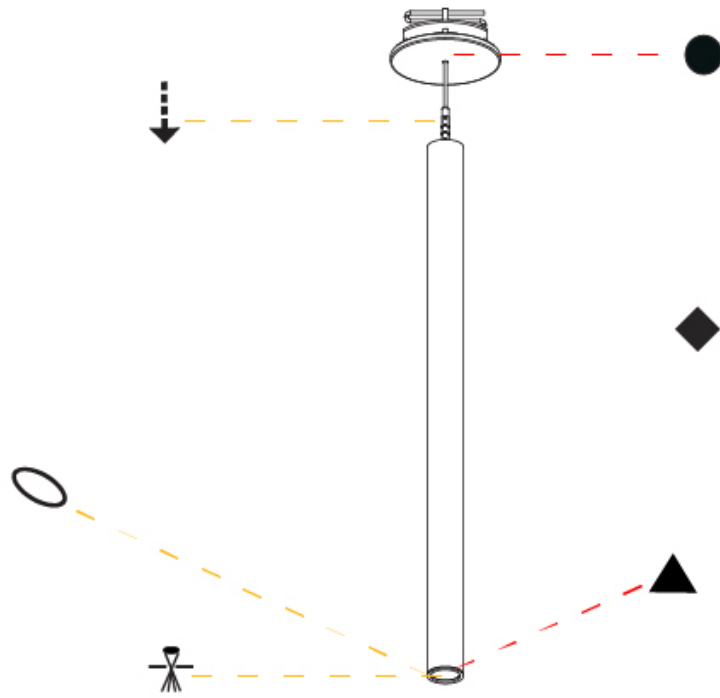

PHYSICAL

Shape: Cylinder
 Diameter (mm): 28
 Diameter (in): 1 1/8
 Height (mm): 450
 Height (in): 17 11/16
 Max. Overall Height (mm): 2450
 Max. Overall Height (in): 96 7/16
 Min. Recessing Depth (mm): 75
 Min. Recessing Depth (in): 2 15/16
 Light Distribution: Downlight
 Weight (kg): 0.504
 Weight (lbs): 1.11
 Diffuser: Shine Ring - Opal / Yellow / Orange / Red / Blue / Green
 Fixture Finish: SSR / BKV / CWI / CRY / HAB / UFT / ITA / RUA / FTG / MYG / LOD / PUS / FRO / FUP / KIA / POP / BLS / SPG / MEY / GOH / GUM / CHC / COM / ABZ / JAG / OBR / MOS / ROR
 Fixture Material: Aluminum
 Cable Details: 2000mm or 4000mm Black Cable
 Cut-out Measurements: 68mm / 2 11/16"

HANGOVER PLUG SHINE MONOPOINT RECESSED CANOPY SUSPENSION

A30844-

PROJECT
TYPE
SPECIFIER
QUANTITY
DATE

A

PROJECT	
TYPE	
SPECIFIER	
QUANTITY	
DATE	

HANGOVER PLUG MONOPOINT SURFACE CANOPY SUSPENSION

A30846-

base number	Color	Finishes	Finishes	Finishes	Lens	Cable
	Temperature	(Diamond)	(Triangle)	(Circle)	Options	Options

Shape: Cylinder
 Diameter (mm): 28
 Diameter (in): 1 1/8
 Height (mm): 450
 Height (in): 17 11/16
 Max. Overall Height (mm): 2450
 Max. Overall Height (in): 96 7/16
 Light Distribution: Downlight
 Weight (kg): 0.504
 Weight (lbs): 1.11
 Fixture Finish: [SSR / BKV / CWI / CRY / HAB / UFT / ITA / RUA / FTG / MYG / LOD / PUS / FRO / FUP / KIA / POP / BLS / SPG / MEY / GOH / GUM / CHC / COM / ABZ / JAG / OBR / MOS / ROR](#)
 Fixture Material: Aluminum
 Cable Details: [2000mm or 4000mm Black Cable](#)